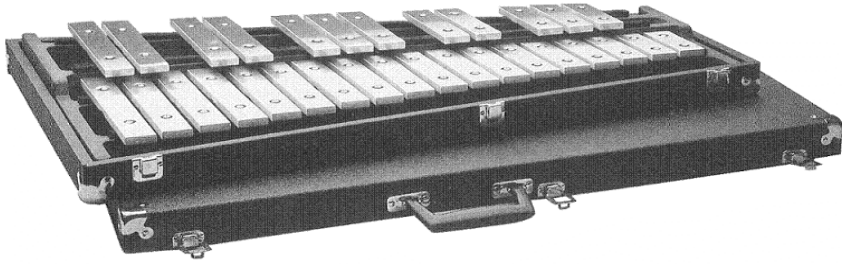

# M656 Concert Band Bells

**E50850020**

**E50850020** Frame only  
(Includes felt and screw & bushing assemblies.)

**E3039T**

**E3039T** Screw & Bushing assy, 10pk  
(60 per instrument, buy 6 packs).

**E0590T**

**E0590T** Rubber bushing, 10pk  
(60 per instrument, buy 6 packs).

**E0224**

**E0224** Wood case only.

**E1808T**

**E1808T** Mounting screw only, 10pk  
(60 per instrument, buy 6 packs).

**E83862**

**E83762** Felt strips, set of 4.

**E4251FUL**

**E4251FUL** Set of bars for M656, A=442

**E4251FULW0** Set of bars for M656, A=440

**E4251xxx** Individual bars for M656

ex: E4251GN5 = lowest bar in set.

ex: E4251GS5 = G# 1/2 step up.