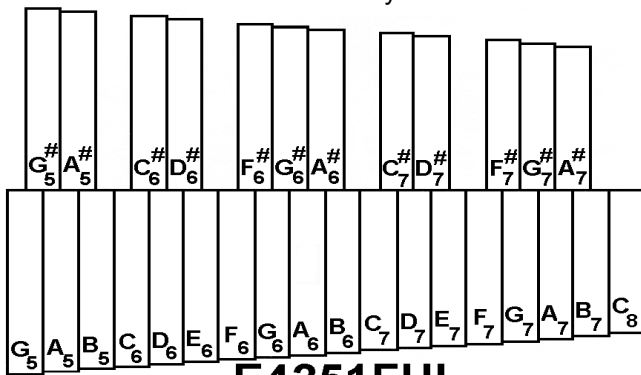

**E0590T** Rubber bushing, 10pk  
(60 per instrument, buy 6 packs).

**E0224**

**E0224** Wood case only.

**E1808T**

**E1808T** Mounting screw only, 10pk  
(60 per instrument, buy 6 packs).

**E83862**

**E83762** Felt strips, set of 4.

**E4251FUL**

**E4251FUL** Set of bars for M656, A=442

**E4251FULW0** Set of bars for M656, A=440

**E4251xxx** Individual bars for M656

ex: E4251GN5 = lowest bar in set.

ex: E4251GS5 = G# 1/2 step up.